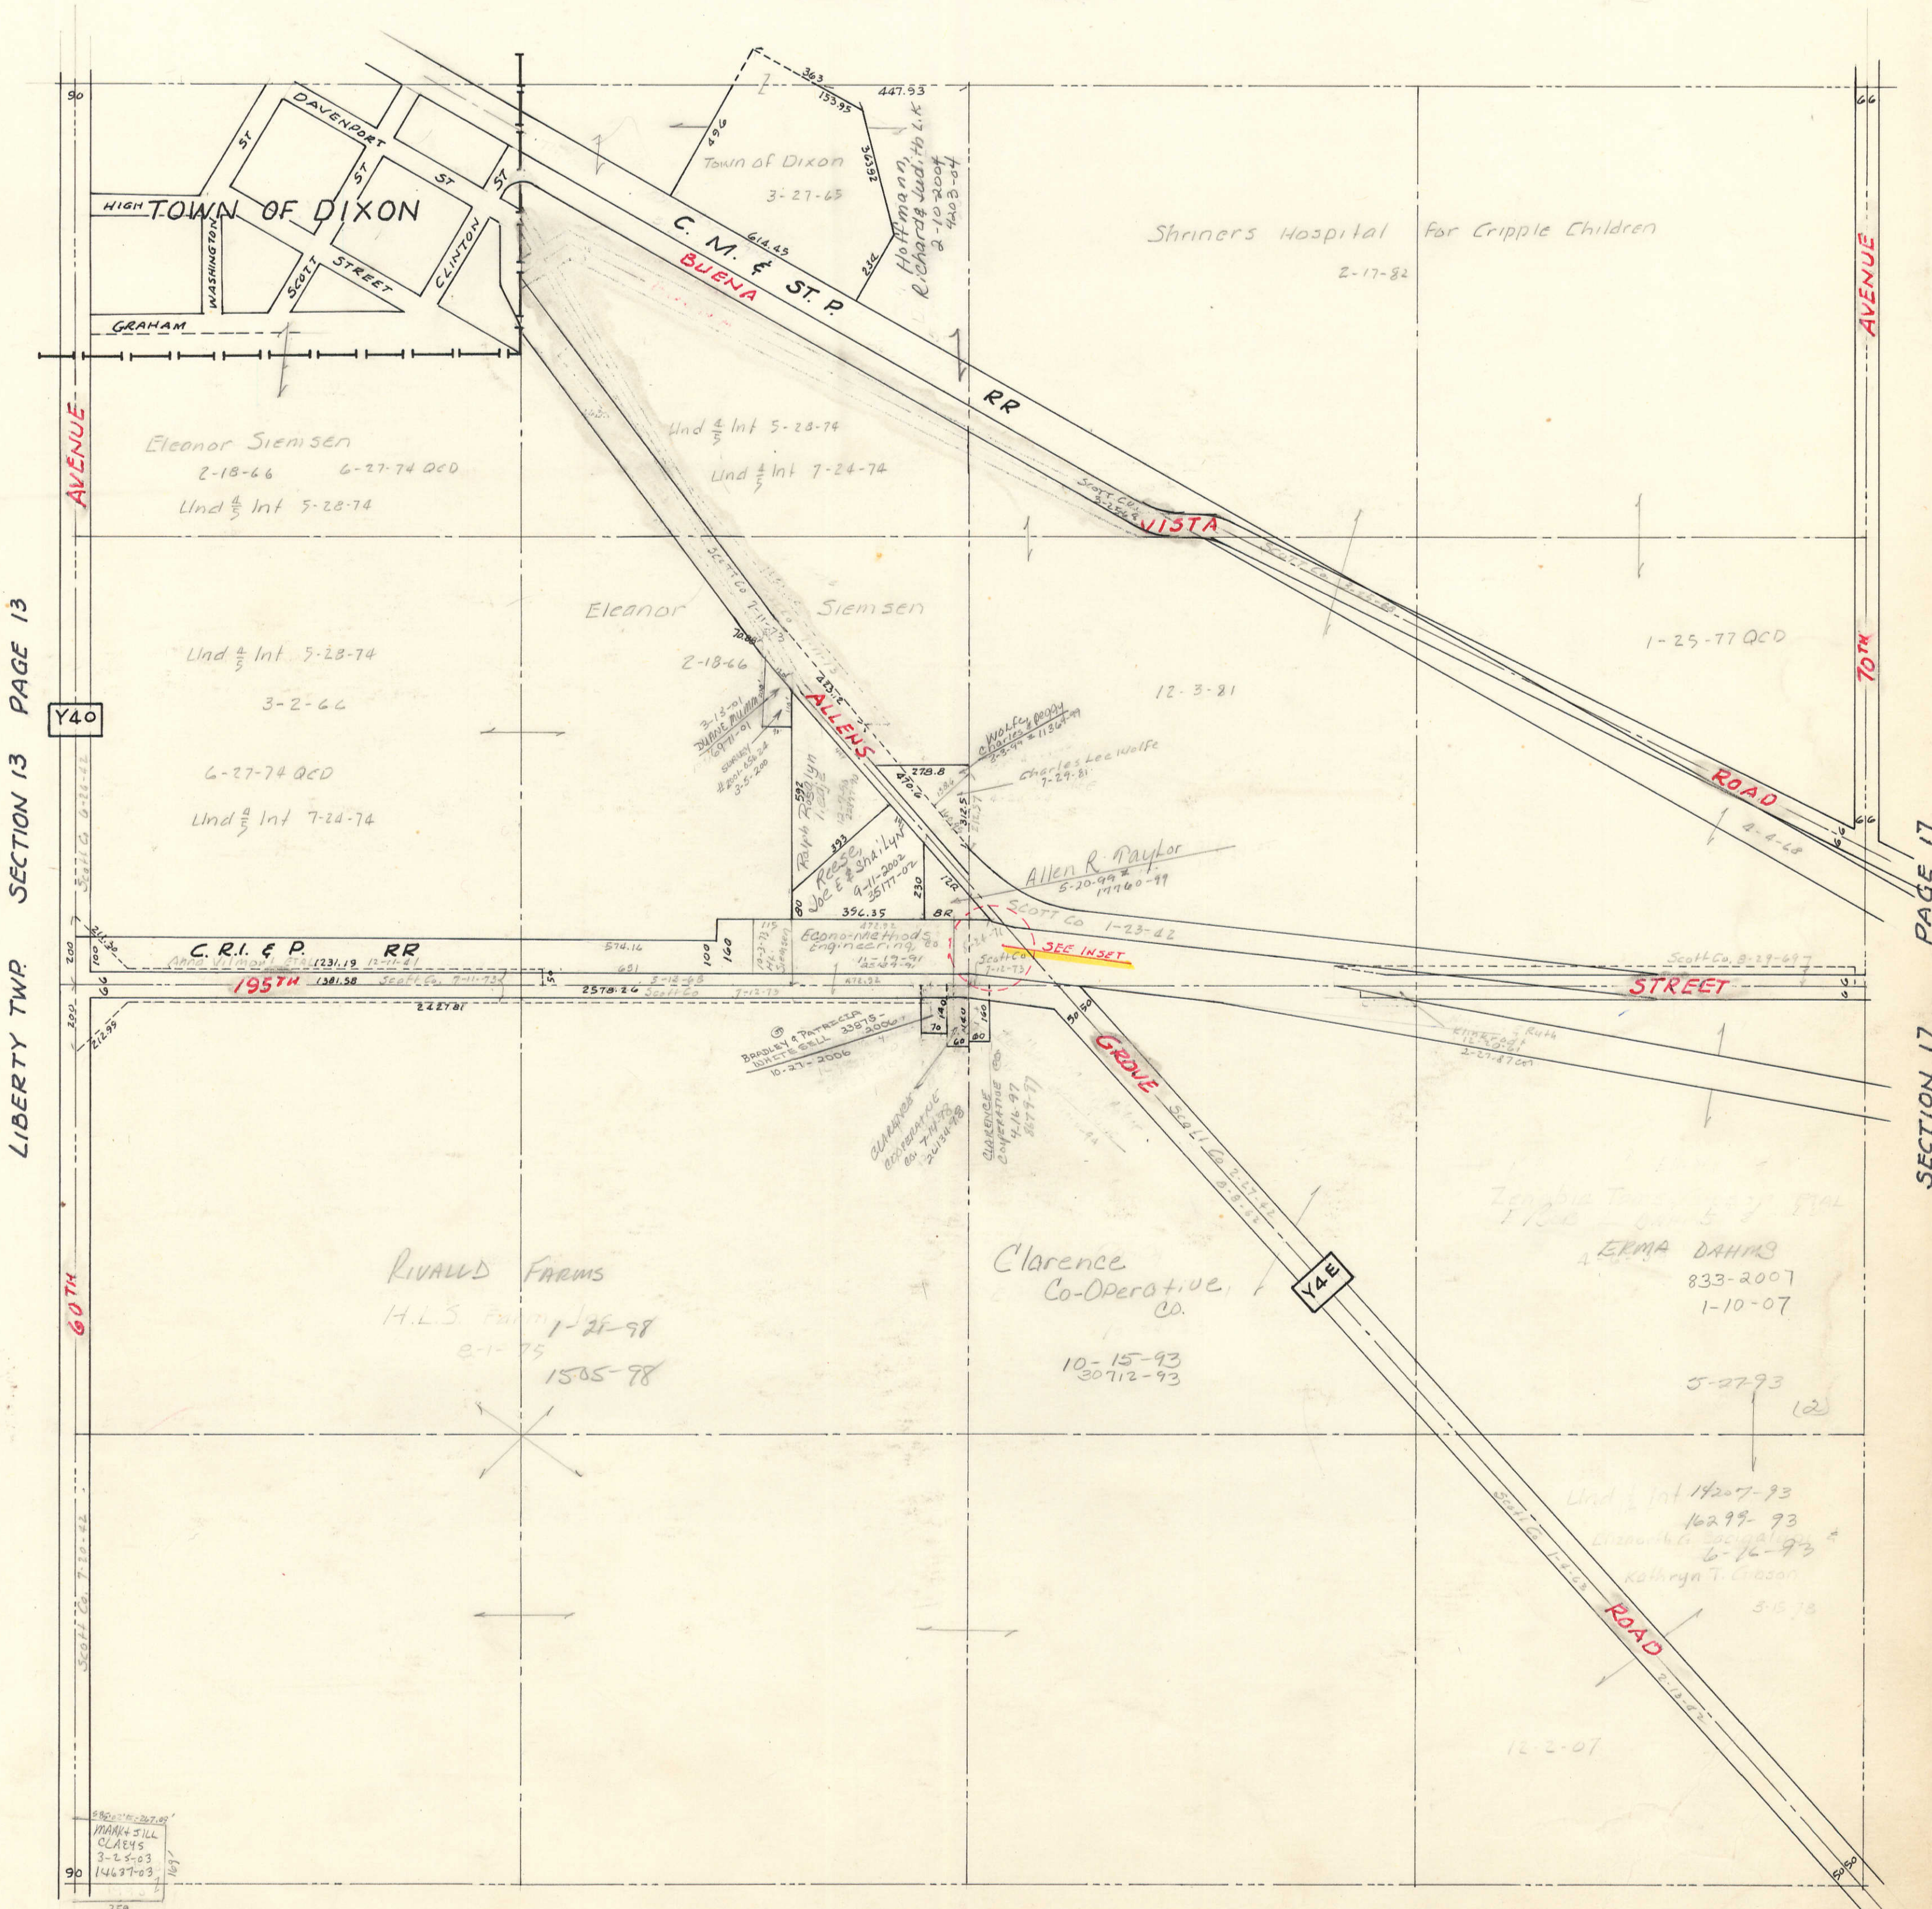

SECTION 18

TOWNSHIP 80 NORTH, RANGE 2 EAST
OF THE 5TH PRINCIPAL MERIDIAN
ALLENS GROVE TOWNSHIP
SCOTT COUNTY, IOWA

SCALE: 1 INCH = 330 FEET

TRANSFER PAGE 51d-13

SECTION 7 PAGE 7

LIBERTY TWP. SECTION 13 PAGE 13